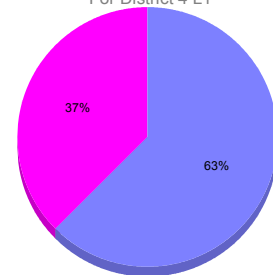

Membership Results 2011-2012

Goal, New, Dropped, Gain/Loss

Comparison of Membership Gain/Loss

Current Year Compared to the Previous Year

Gender Comparison 2010-2011

For District 4 L1

Oct/Nov/Dec

■ Male ■ Female